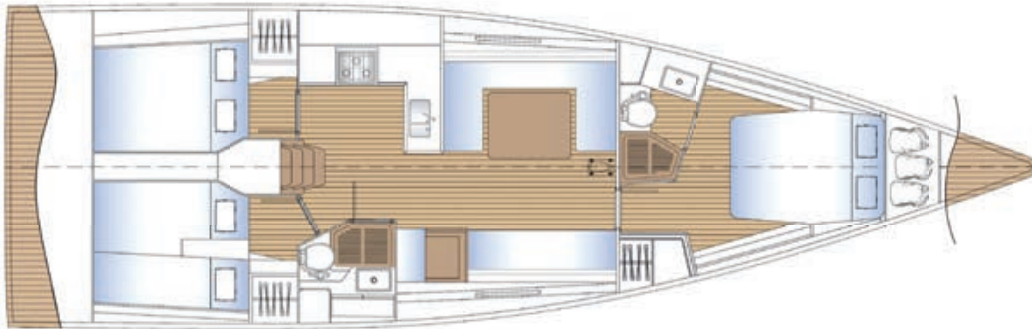

Solaris 44

Famous Solaris performance
in an easy to handle and
family friendly format

44

SOLARIS 44

LOA	13.35	M
LWL	12.71	M
BEAM	4.18	M
DRAFT	2.60 (2.40 OPTIONAL)	M
DISPLACEMENT	LIGHT - 9,900	Kg
BALLAST	3,600	Kg
SAIL AREA	118	M ²
MAINSAIL	66	M ²
JIB	53	M ²
P	18.00	M
E	6.10	M
I	18.40	M
J	5.25	M
ENGINE	VOLVO D2 50 (D2-60 D2-75 OPTIONAL)	HP
WATER TANK	380	L
FUEL TANK	220	L
CE CERTIFICATION	RINA OCEAN CATEGORY A	
DESIGNER	JAVIER SOTO ACEBAL	
INTERIOR DESIGNER	SOLARIS DESIGN TEAM	
STRUCTURAL	SOLARIS DESIGN TEAM	

DECK PLAN

INTERIOR PLAN

ALTERNATIVE INTERIOR PLAN

- Sail locker
- large cockpit
- Elegant interiors