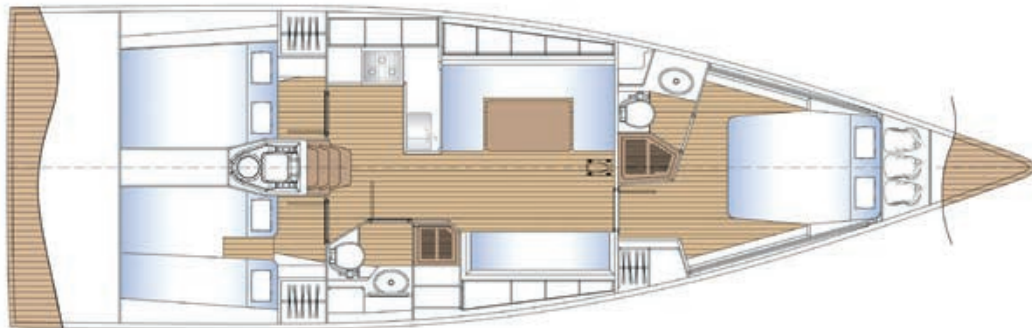

Solaris 44

Famous Solaris performance
in an easy to handle and
family friendly format

44

SOLARIS 44

LOA	13.35	M
LWL	12.71	M
BEAM	4.18	M
DRAFT	2.60 (2.40 OPTIONAL)	M
DISPLACEMENT	LIGHT - 9,900	Kg
BALLAST	3,600	Kg
SAIL AREA	118	M ²
MAINSAIL	66	M ²
JIB	53	M ²
P	18.00	M
E	6.10	M
I	18.40	M
J	5.25	M
ENGINE	VOLVO D2 50 (D2-60 D2-75 OPTIONAL)	HP
WATER TANK	380	L
FUEL TANK	220	L
CE CERTIFICATION	RINA OCEAN CATEGORY A	
DESIGNER	JAVIER SOTO ACEBAL	
INTERIOR DESIGNER	SOLARIS DESIGN TEAM	
STRUCTURAL	SOLARIS DESIGN TEAM	

DECK PLAN

INTERIOR PLAN

ALTERNATIVE INTERIOR PLAN

- Sail locker
- large cockpit
- Elegant interiors